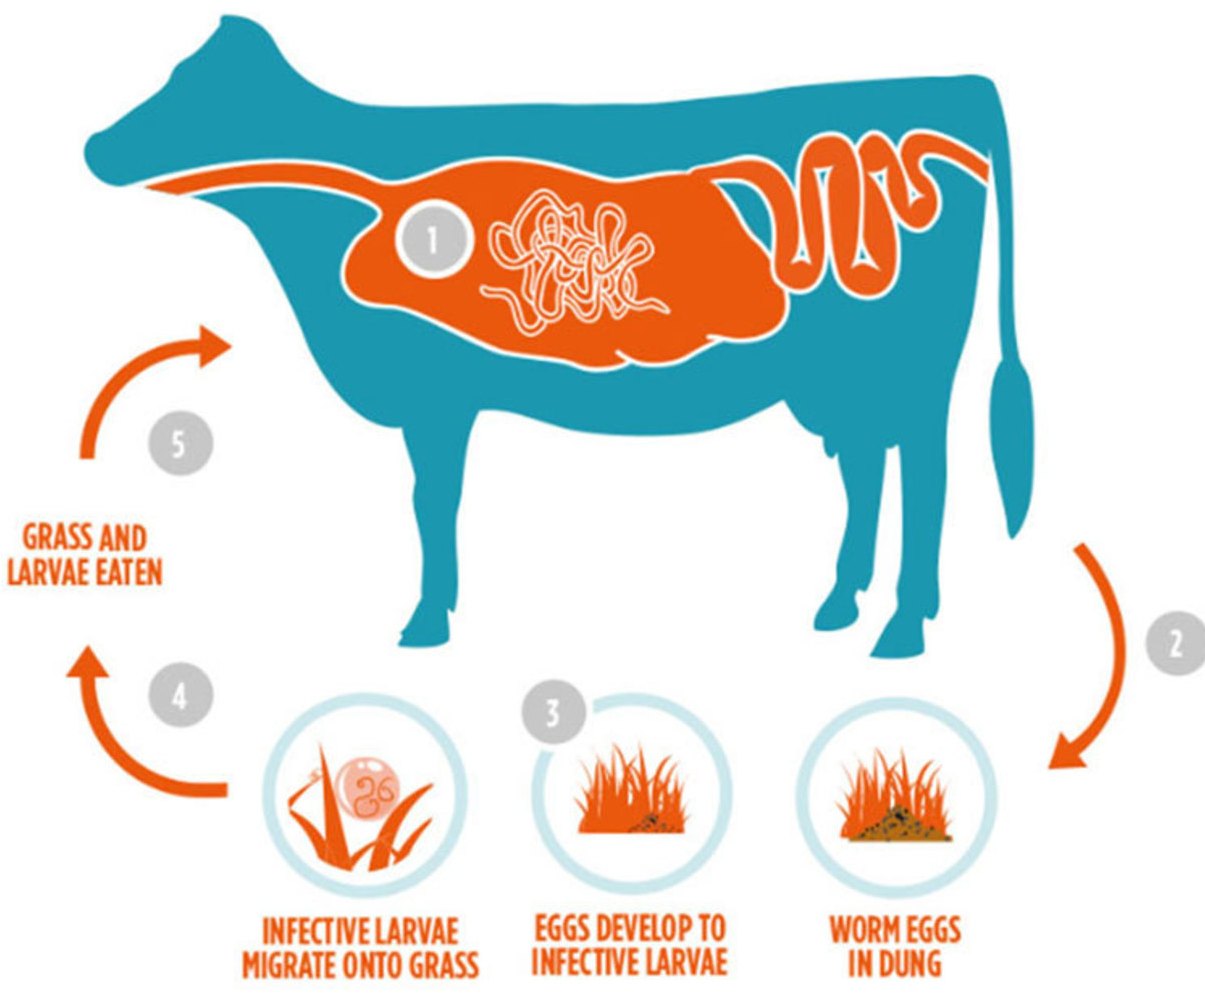

Illustration by Zoetis

Treating Internal Parasites

Strategically treating internal parasites is an important financial and management consideration for livestock producers. These parasites cause reductions in milk production, calf weaning weights or growth rates and even mortality. Heavy worm burdens are more likely to occur in intensive grazing and high stocking density situations. The opportunity for worm transmission is ideal during wet circumstances. With the higher levels of rainfall that the Brazos Valley has received over the past few months, worms are a concern to local farmers and ranchers.

Producers offers a variety of methods to treat internal parasites, including pour-on dewormers, injectable dewormers, drenches, pastes, cubes & blocks.

For assistance in planning your deworming program, call Producers. 979-778-6000.

The Perfect Gift to Help Dad

Fathers Day is this Sunday, June 20th! Looking for something special for Dad? Let us help you find the perfect gift. We offer pocket knives, mud boots, caps, equipment & gift cards! Free Producers gift bag with ALL gift purchases! Stop by Producers today and pick out the perfect gift for Dad!